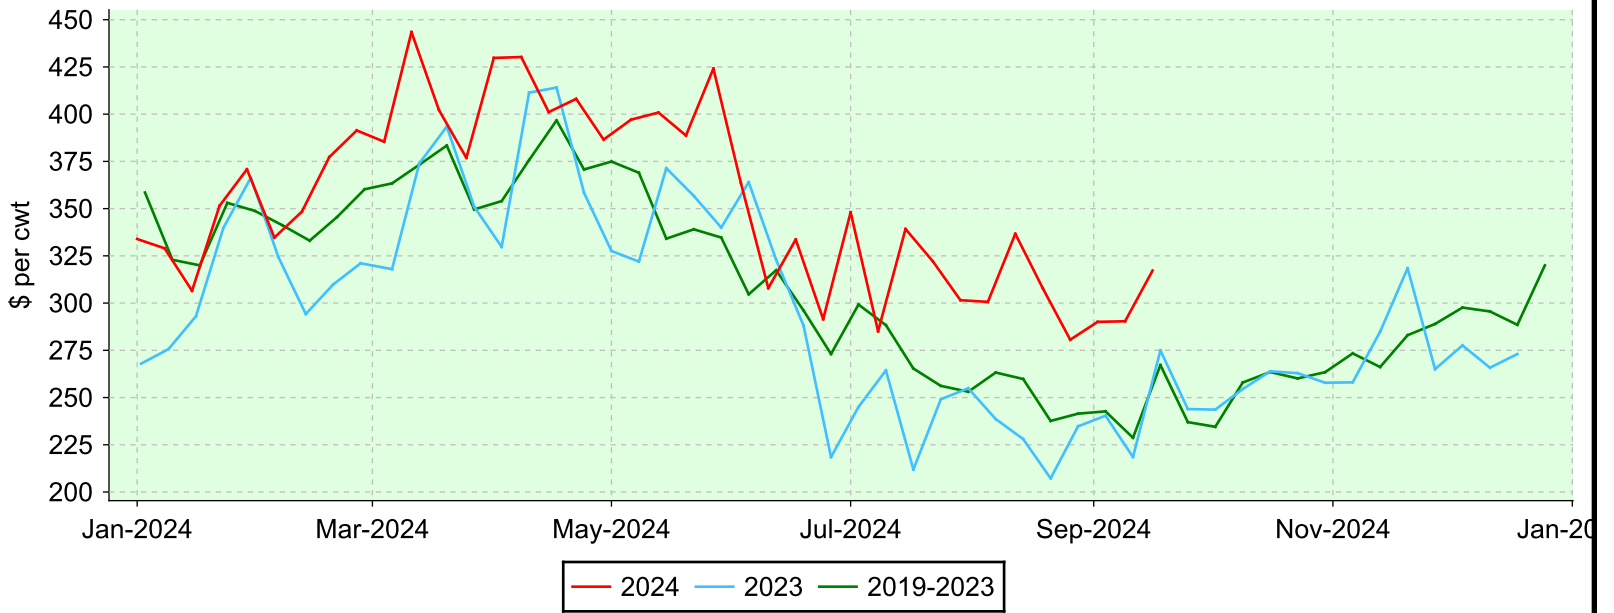

Lambs 65-79 lbs.

Embrun, Monday sales.

Average Price

Volume